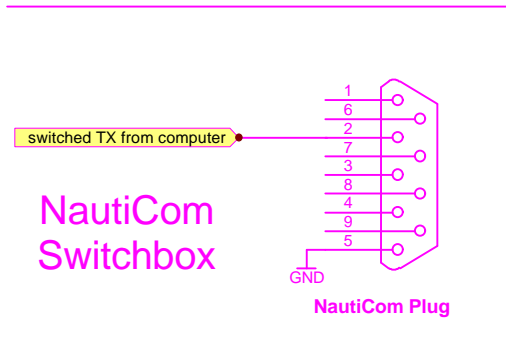

SAILOR BASIS-BOARD HS 4500

Baudrate = 2400 Baud

! Action only in the Telex-Mode !

 CABLE- AND JUNCTIONS Service WORKFILE: CABNA13d		date:
		01.09.98
Switchmodul: NautiCom	receiver type: SAILOR	Intern Info: for BoardTerminal receiver control