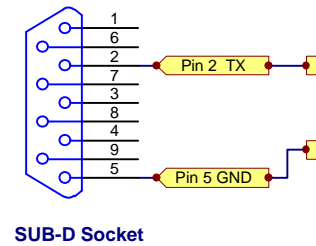

SAILOR BASIS-BOARD HS 4500

Baudrate = 2400 Baud

! Action only in the Telex-Mode !

 CABLE- AND JUNCTIONS Service WORKFILE: CABNA13d		date:
		01.09.98
Switchmodul: NautiCom	receiver type: SAILOR	Intern Info: for BoardTerminal receiver control