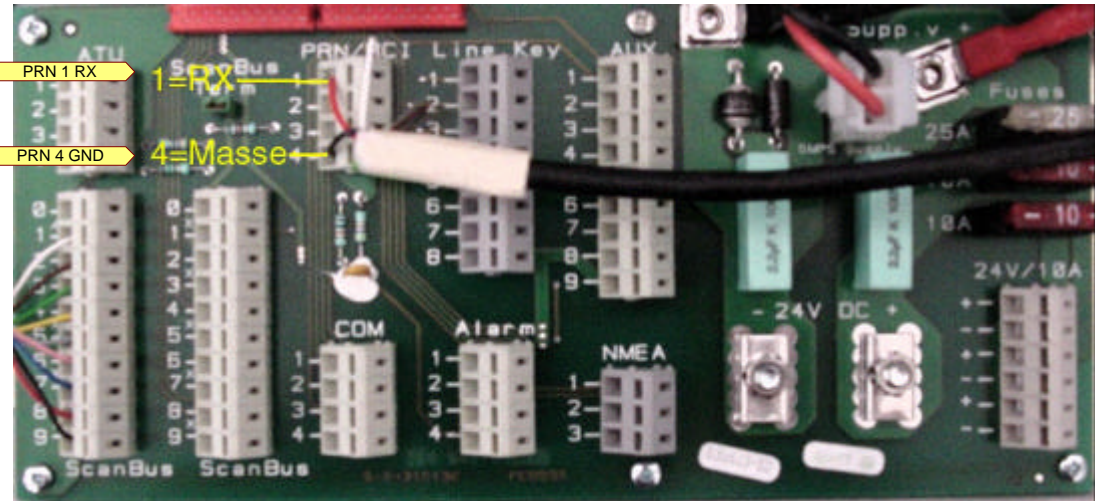

SAILOR BASIS-BOARD HS 4500

Baudrate = 2400 Baud

! Action only in the Telex-Mode !

 CABLE- AND JUNCTIONS Service WORKFILE: CABNA13d		date:
		01.09.98
Switchmodul: NautiCom	receiver type: SAILOR	Intern Info: for BoardTerminal receiver control